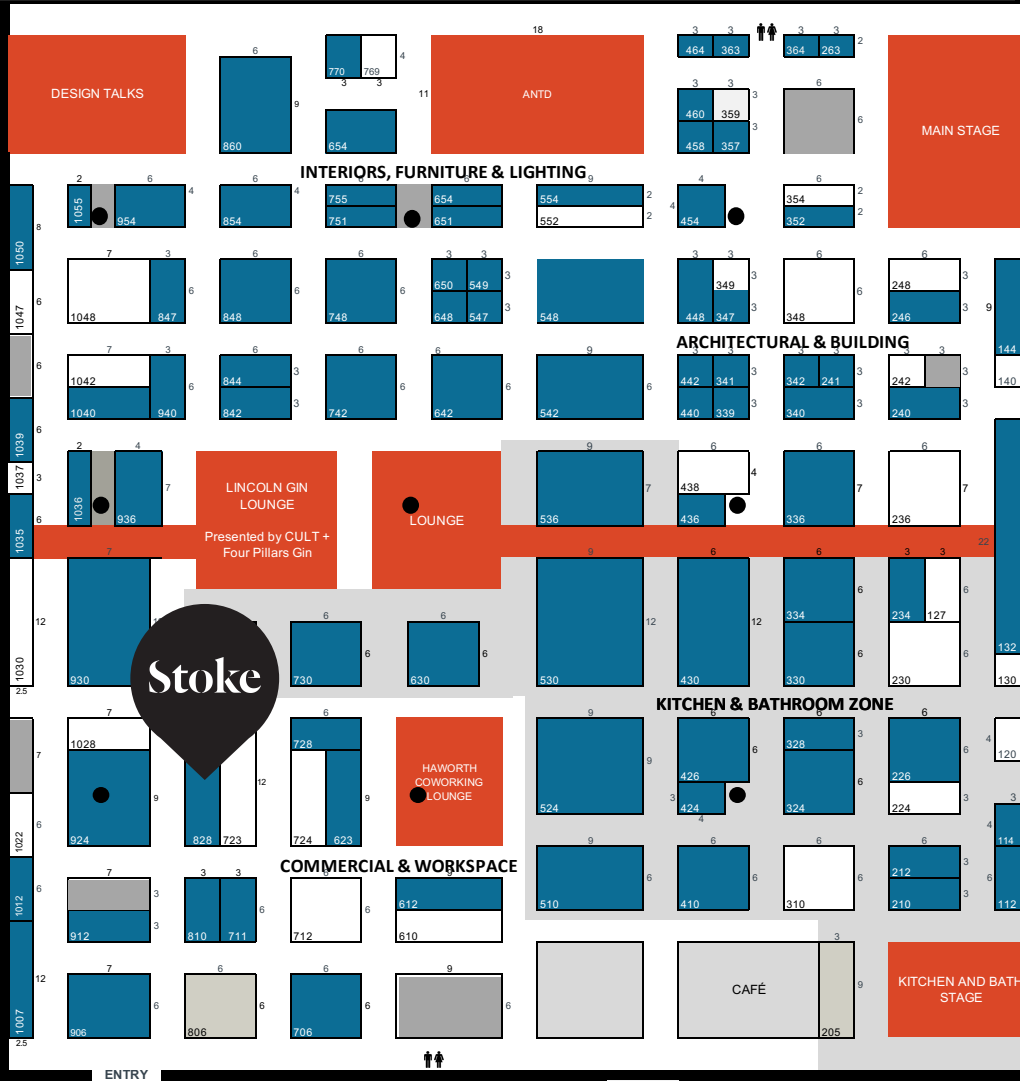

DESIGN SHOW AUSTRALIA

PRESENTED BY **ArchiPro**

LEGEND

- **SOLD**
- **APPLICATION PENDING**
- **AVAILABLE**
- **FEATURE / ACTIVATION**
- **KITCHEN AND BATHROOM**

Principal Partners

Artichoke

Media Supporters

ARCHITECTUREAU

HOUSES

belle
de
zeen

design
anthology

BUILD
AUSTRALIA