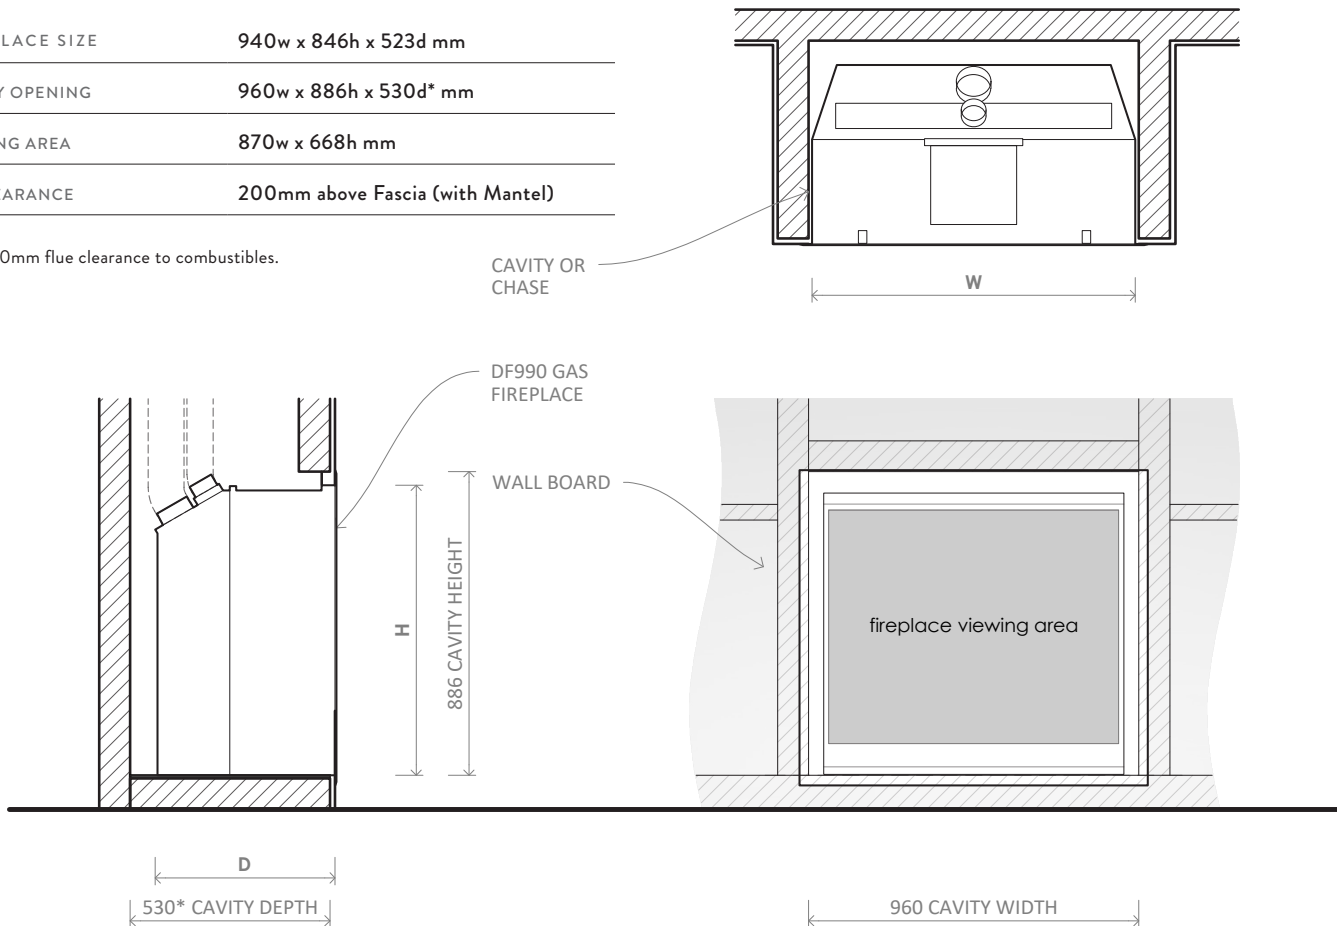

DF990

FIRE BY **escea.**

SPECIFICATIONS

HEAT OUTPUT	8.6 kW
GAS INPUT	28-38 MJ/hr
OPERATION	Thermostatic Bluetooth® remote control
APPLIANCE WEIGHT	80kg
ELECTRICAL SUPPLY	Bottom RH side
CLEARANCE TO COMBUSTIBLES	Zero clearance from appliance surfaces
CAVITY WALL VENTING	Not Required
CERTIFICATION/COMPLIANCE	Certified to AS/NZS 5263.1.3
DATA BADGE	Inside base of appliance

DIMENSIONS

FIREPLACE SIZE	940w x 846h x 523d mm
CAVITY OPENING	960w x 886h x 530d* mm
VIEWING AREA	870w x 668h mm
TV CLEARANCE	200mm above Fascia (with Mantel)

* Plus 50mm flue clearance to combustibles.

INSTALLATION

The DF990 is an in-built gas fireplace designed for installation into a false cavity using standard building materials, or within a masonry chimney.

It can be installed at floor level (a hearth is required on combustible flooring) or raised.

The appliance can be installed prior to any wall linings or finishes, or after by using the removable flue spigot connection plate.

Wall linings or finishes up to 20mm are supported, and any standard building material can be used.

The installation is finished using the DF990 Slim Fascia, available in Black.

Please see product installation manual for more detailed installation instructions.