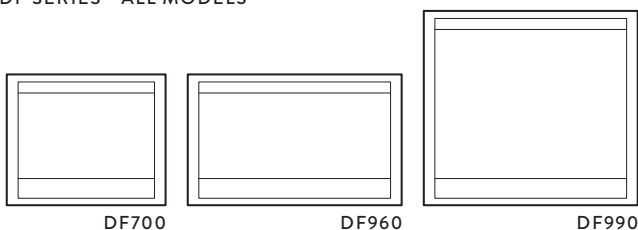

DF SERIES - ALL MODELS

Further information and technical documents available via the QR code or escea.com/df990